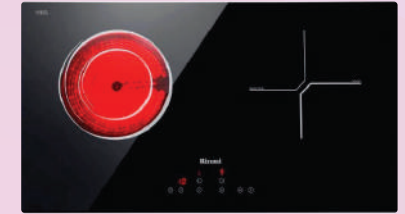

RM 2,410

Vitroc ceramic Hob

NEW

RB-3012E-CB

F 1.8kW (Ø200mm) B 1.2kW (Ø165mm)
Product Dimensions (mm) : (W)310mm x (D)520mm x (H)50mm
Cut-out Dimensions (mm) : (W)270mm x (D)490mm

RM 2,104

Combi Hob

NEW

- Touch control • Electronic display • Schott ceran glass • 9 power levels • Pan recognition sensor (For induction hobs) • Booster function (For induction hobs)
- Residual heat indicator (For vitroc ceramic hobs) • Safety switch off • Child lock • Timer